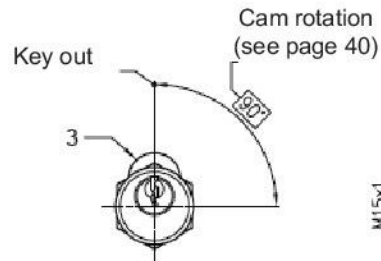

5N116 - Drehriegel abschließbar

Fixing hole size

Lock Part Number
5N116NPNRSOB

Ref	Part description	Material - Finishing
1	Body	Zinc alloy/Brass - Nickel
2	Nut	Brass - Nickel
3	Cam	FeP02 - White zinc Cr6 free
4	Key, 50 different key codes (2)	Brass - Nickel