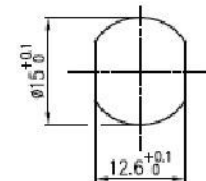

5N116 - Drehriegel abschließbar

Fixing hole size

Lock Part Number
5N116NPNRSOB

Ref	Part description	Material - Finishing
1	Body	Zinc alloy/Brass - Nickel
2	Nut	Brass - Nickel
3	Cam	FeP02 - White zinc Cr6 free
4	Key, 50 different key codes (2)	Brass - Nickel