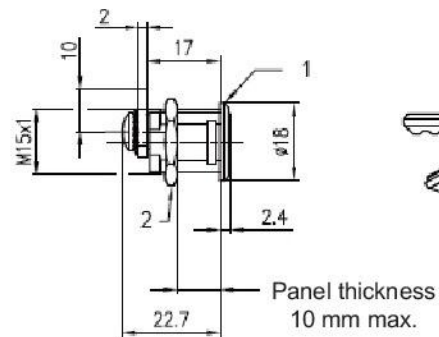

5N116 - Drehriegel abschließbar

Fixing hole size

Lock Part Number
5N116NPNRSOB

Ref	Part description	Material - Finishing
1	Body	Zinc alloy/Brass - Nickel
2	Nut	Brass - Nickel
3	Cam	FeP02 - White zinc Cr6 free
4	Key, 50 different key codes (2)	Brass - Nickel