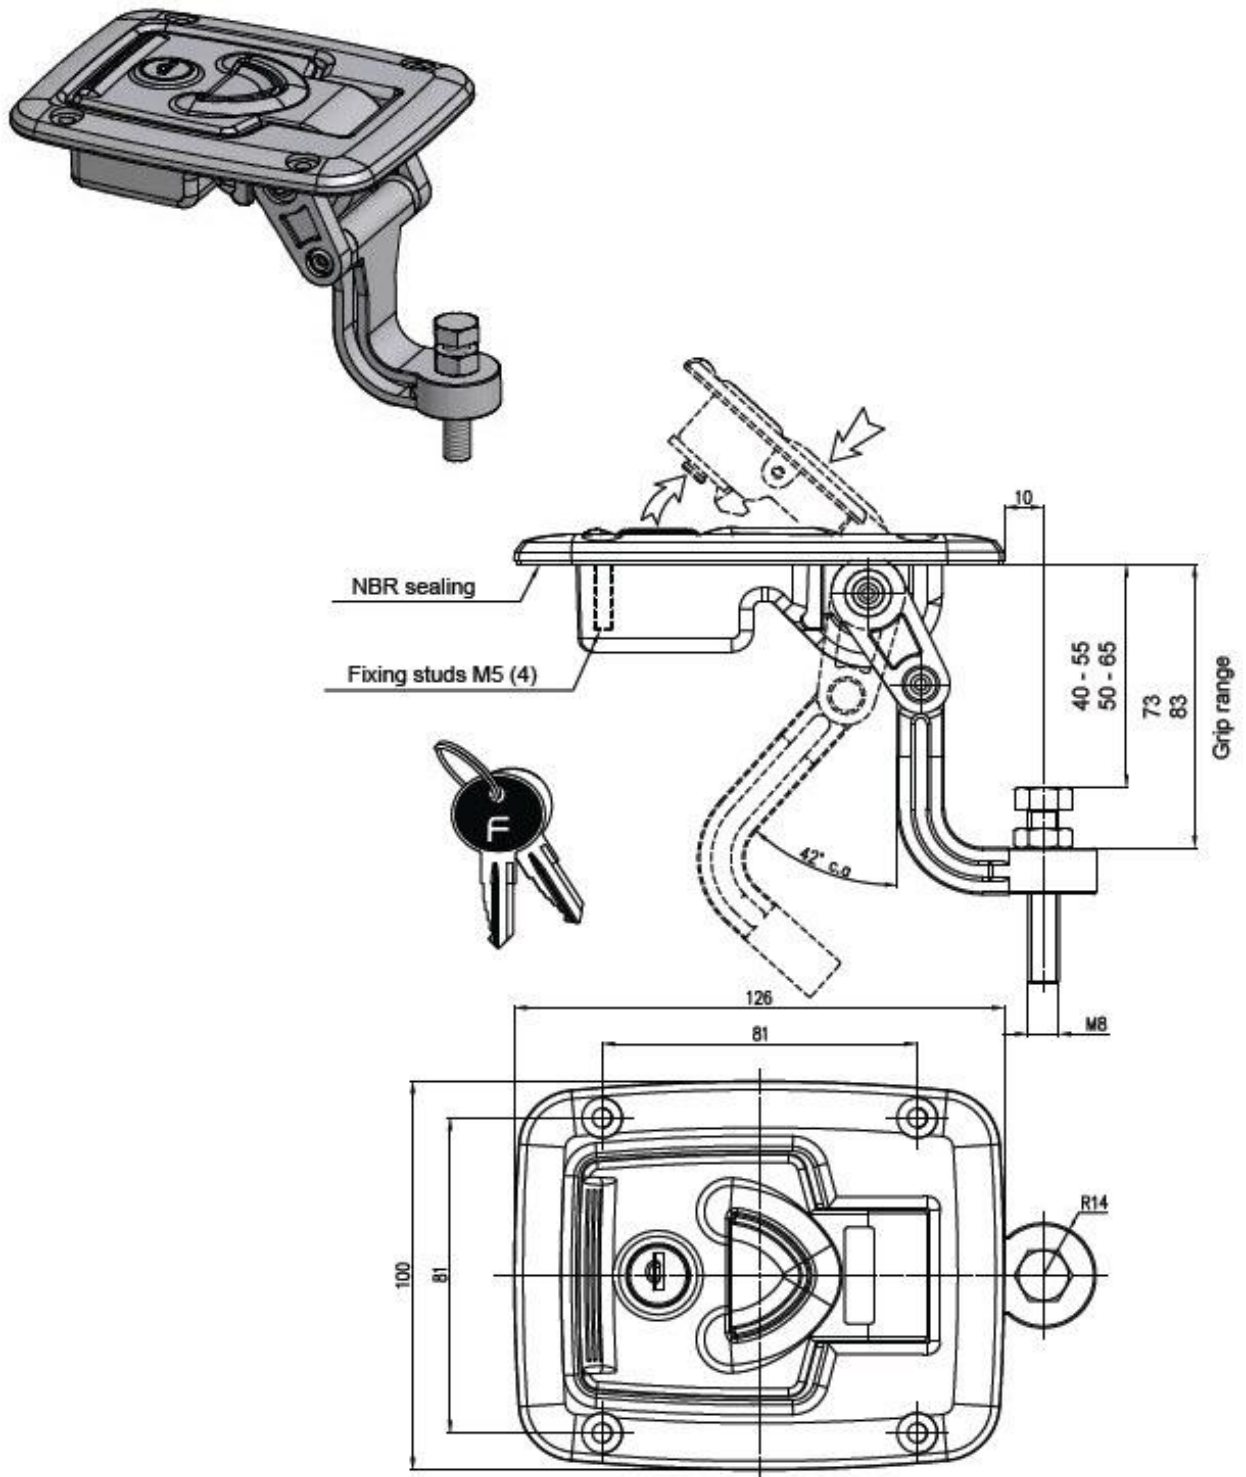

# 07PB0 / 07FB0 - Kompressionsverschluss mit Schloss, Plastik

Handle part number	Fixing	Grip range	Material	Key codes	Lock specifications
07PB0.PN.KD	Studs M5	50 - 65	Plastic, black	200	Zamak zinc plated, AISI304 cover, dust shutter
07FB0.PN.KD	Holes	50 - 65	Plastic, black	200	Zamak zinc plated, AISI304 cover, dust shutter
07PB1.PN.KD	Studs M5	40 - 55	Plastic, black	200	Zamak zinc plated, AISI304 cover, dust shutter
07FB1.PN.KD	Holes	40 - 55	Plastic, black	200	Zamak zinc plated, AISI304 cover, dust shutter