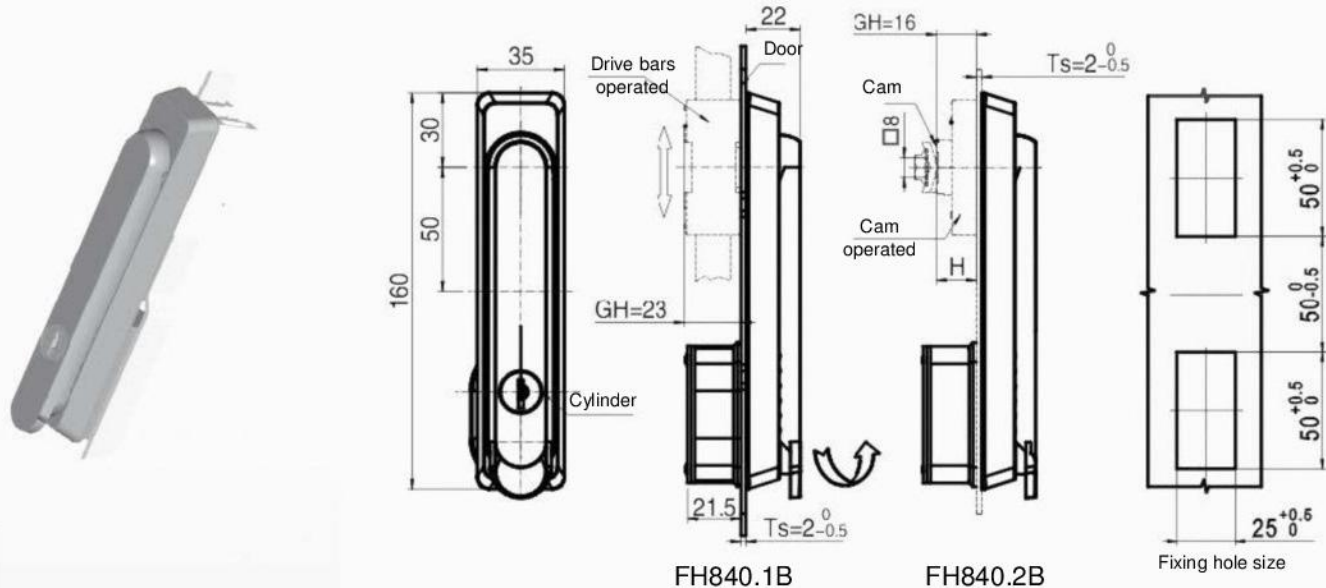

## FH840.\*B - Schwenkgriff - Stangenschloss

Options: Cam operated Mb9; see page 14  
Drive bars operated Mb4; see page 20

Handle part number	Description	Ref	Part description	Material - Finishing
FH840.1B	Drive bars	1	Body and Handle	Black plastic
FH840.2B	Cam	2	Drive bars/Cam	Steel - White zinc Cr6 free
		3	Cylinder	Zinc alloy - Bright chrome