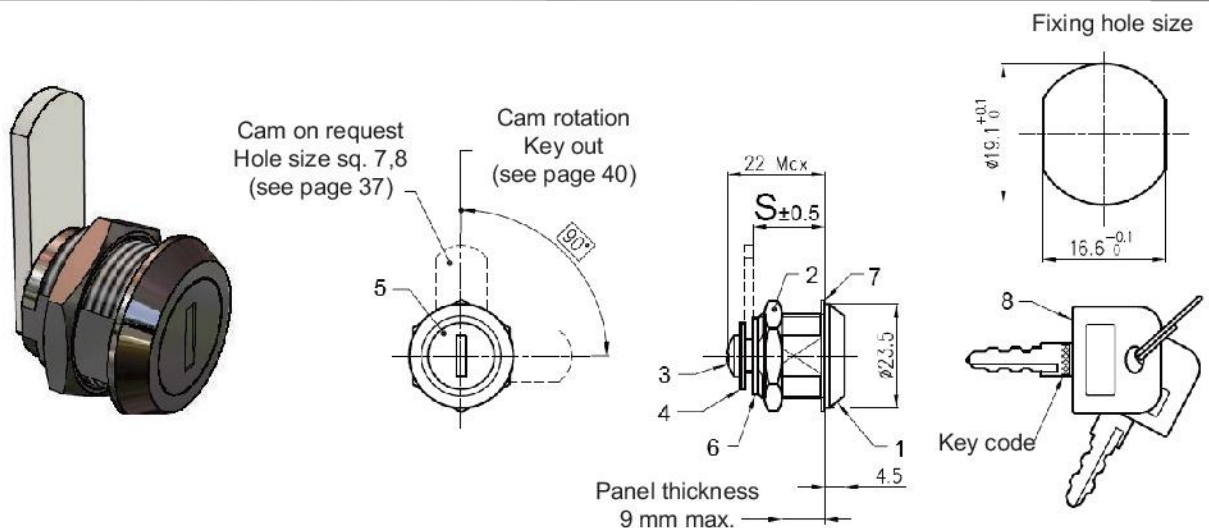

5N7** - Drehriegel abschließbar

Lock Part Number Keyed alike (KA) (cam excluded)	Lock Part Number Keyed differently (KD) (cam excluded)	S $\pm 0,5$
5N716CPNRHOAW	5N716CPNRHODW	16
5N720CPNRHOAW	5N720CPNRHODW	20
5N725CPNRHOAW	5N725CPNRHODW	25
5N730CPNRHOAW	5N730CPNRHODW	30
5N735CPNRHOAW	5N735CPNRHODW	35

Ref	Part description	Material - Finishing
1	Body	Zinc alloy - Bright chrome
2	Nut	Zinc alloy - White zinc Cr6 free
3	Screw	Steel - White zinc Cr6 free
4	Washer	Steel - White zinc Cr6 free
5	Cylinder	Zinc alloy - Chrome
6	Spring washer	Steel - White zinc Cr6 free
7	Key (2)	Nickel

5N7** - Drehriegel abschließbar

Lock Part Number Keyed alike (KA) (cam excluded)	Lock Part Number Keyed differently (KD) (cam excluded)	S $\pm 0,5$
5N716CPNRAOAW	5N716CPNRAODW	16
5N720CPNRAOAW	5N720CPNRAODW	20
5N725CPNRAOAW	5N725CPNRAODW	25
5N730CPNRAOAW	5N730CPNRAODW	30
5N735CPNRAOAW	5N735CPNRAODW	35

Ref	Part description	Material - Finishing
1	Body M19X1,25	Zinc alloy - Bright chrome
2	Nut M19X1,25	Zinc alloy - Bright chrome
3	Screw M4X5	Steel - White zinc Cr6 free
4	Washer	Steel - White zinc Cr6 free
5	Cup	Stainless steel - Polished
6	Washer	Steel - White zinc Cr6 free
7	Protection washer	Nylon
8	Key (2)	Nickel