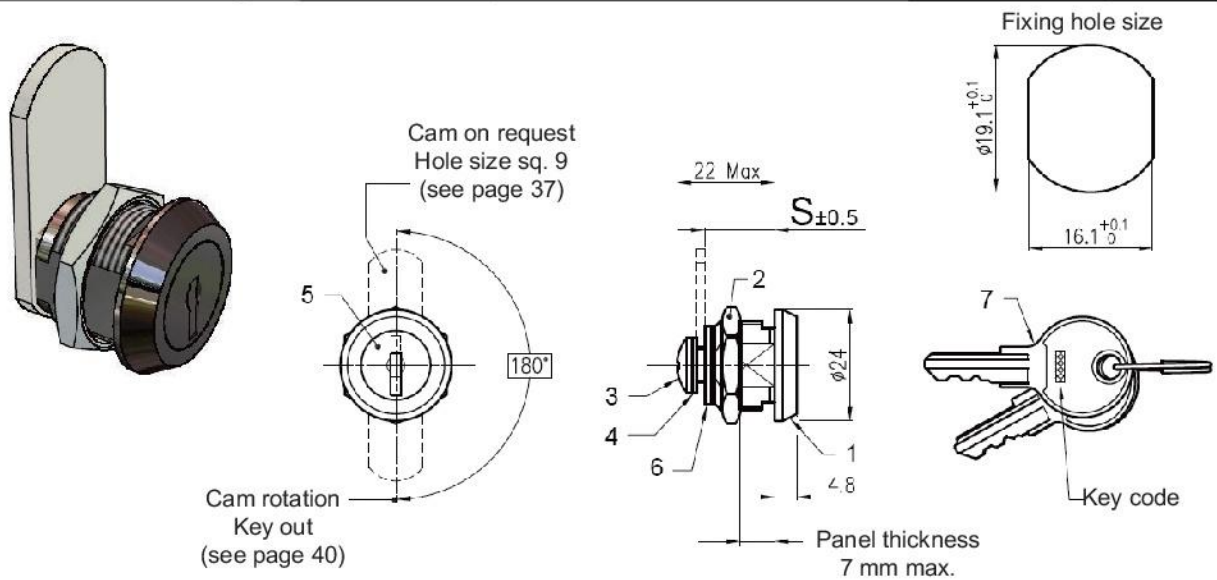

5N7** - Drehriegel abschließbar

Lock Part Number Keyed alike (KA) (cam excluded)	Lock Part Number Keyed differently (KD) (cam excluded)	S $\pm 0,5$
5N716CPNRHOAW	5N716CPNRHODW	16
5N720CPNRHOAW	5N720CPNRHODW	20
5N725CPNRHOAW	5N725CPNRHODW	25
5N730CPNRHOAW	5N730CPNRHODW	30
5N735CPNRHOAW	5N735CPNRHODW	35

Ref	Part description	Material - Finishing
1	Body	Zinc alloy - Bright chrome
2	Nut	Zinc alloy - White zinc Cr6 free
3	Screw	Steel - White zinc Cr6 free
4	Washer	Steel - White zinc Cr6 free
5	Cylinder	Zinc alloy - Chrome
6	Spring washer	Steel - White zinc Cr6 free
7	Key (2)	Nickel

5N7** - Drehriegel abschließbar

Lock Part Number Keyed alike (KA) (cam excluded)	Lock Part Number Keyed differently (KD) (cam excluded)	S $\pm 0,5$
5N716CPNRAOAW	5N716CPNRAODW	16
5N720CPNRAOAW	5N720CPNRAODW	20
5N725CPNRAOAW	5N725CPNRAODW	25
5N730CPNRAOAW	5N730CPNRAODW	30
5N735CPNRAOAW	5N735CPNRAODW	35

Ref	Part description	Material - Finishing
1	Body M19X1,25	Zinc alloy - Bright chrome
2	Nut M19X1,25	Zinc alloy - Bright chrome
3	Screw M4X5	Steel - White zinc Cr6 free
4	Washer	Steel - White zinc Cr6 free
5	Cup	Stainless steel - Polished
6	Washer	Steel - White zinc Cr6 free
7	Protection washer	Nylon
8	Key (2)	Nickel