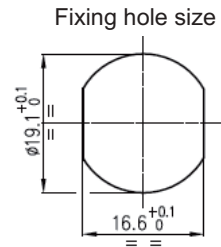

5X820 - Drehriegel mit Schlossöse

Left version (LH)

Right version (RH)

Lock Part Number	Version
5X820CPCRK5TW	Right
5X820CPCRD5TW	Left

Ref	Part description	Material - Finishing
1	Housing M19X1 (dx/sx)	Zinc alloy - Bright chrome
2	Handle	Zinc alloy - Bright chrome
3	Screw M5X10	Steel - White zinc Cr6 free
4	Horseshoe clip	Spring steel - White zinc Cr6 free