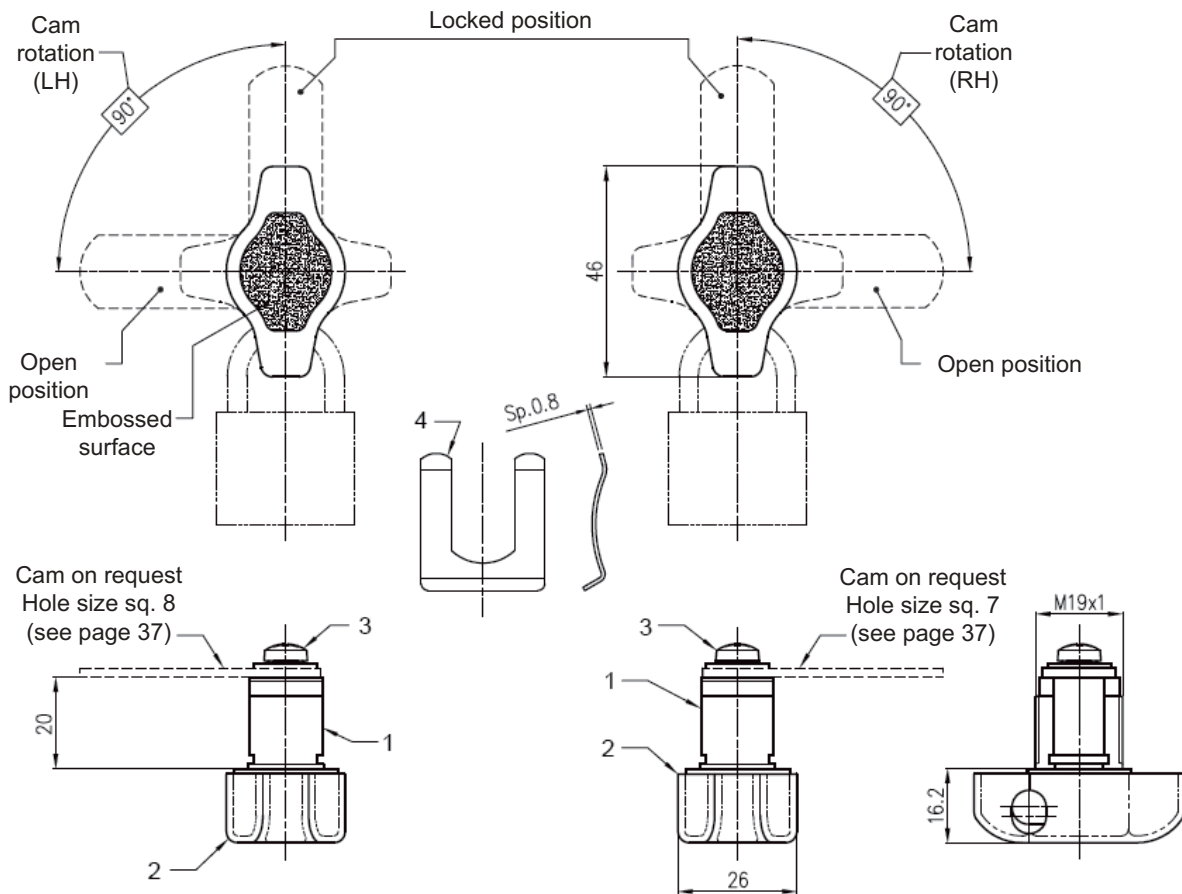

5X820 - Drehriegel mit Schlossöse

Left version (LH)

Right version (RH)

Lock Part Number	Version
5X820CPCRK5TW	Right
5X820CPCRD5TW	Left

Ref	Part description	Material - Finishing
1	Housing M19X1 (dx/sx)	Zinc alloy - Bright chrome
2	Handle	Zinc alloy - Bright chrome
3	Screw M5X10	Steel - White zinc Cr6 free
4	Horseshoe clip	Spring steel - White zinc Cr6 free